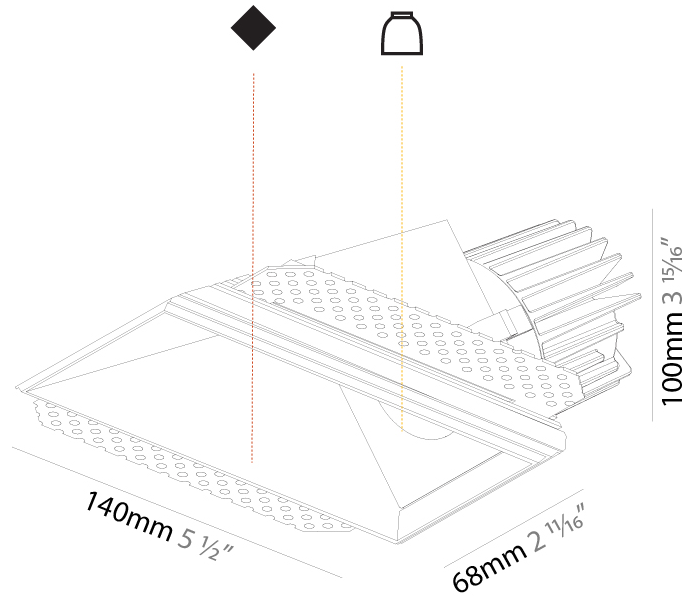

Reflector: 20 / 40 / 60
Upon Request: Special Beam Angles

RATINGS AND CERTIFICATIONS

Certified By: Certified for North American Standards
IP rating: IP20

150mm x 85mm
5 7/8" x 3 3/8"

110mm
4 5/16"

10 | 12 1/2 | 15
3/8" | 1/2" | 9/16"