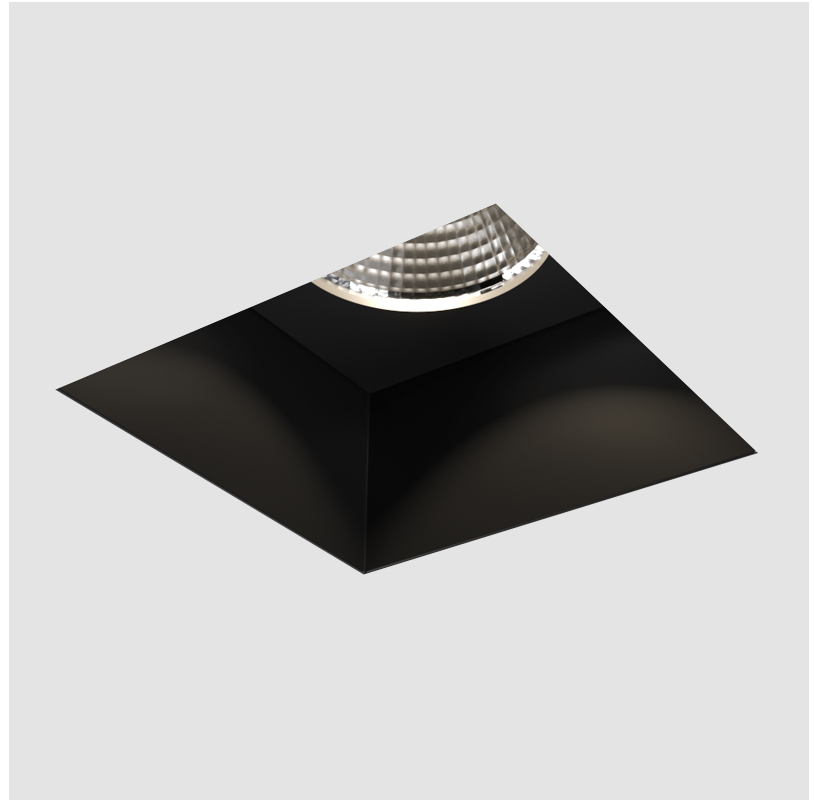

PHYSICAL

Shape: Square
Length (mm): 70
Length (in): 2 ¾
Width (mm): 70
Width (in): 2 ¾
Height (mm): 107
Height (in): 4 ⅜
Ceiling Thickness (mm): 10 / 12.5 / 15
Ceiling Thickness (in): 3/8 or 1/2 or 9/16
Min. Recessing Depth (mm): 130
Min. Recessing Depth (in): 5 ¼
Light Distribution: Downlight
Fixture Finish: SSR / BKV / CWI / CRY / HAB / UFT / ITA / RUA / FTG / MYG / LOD / PUS / FRO / FUP / KIA / POP / BLS / SPG / MEY / GOH / GUM / CHC / COM / ABZ / JAG / OBR / MOS / ROR
Fixture Material: Aluminum Die Cast
Cut-out Measurements: 85mm / 3 3/8" x 85mm / 3 3/8"
Upon Request: Unique Ceiling Thickness

ELECTRICAL

Lamp Type: LED (Zhaga Standard)
Input Wattage (W): 14.5
Total Output Wattage (W): 13.4
Dimming: Tri-Mode (Non-Dimming and Phase Dimming (120Vac only) and 0-10V Dimming)
Driver Included: No
Driver Location: Recessed Housing
Driver Type: Constant Current - Universal
Driver Class: Class 2
Housing: See components
Input Voltage (V): 120 - 277
Constant Current (MA): 350

LED

Color Temperature (°K): 2700 / 3000 / 3500 / 4000
Max. Delivered Lumen (lm): 890 / 920 / 970 / 990
CRI: >90 CRI
Upon Request: Special Color Temperature RGB-W Tunable White
Special LED

OPTICAL

Reflector: 20 / 40 / 60
Upon Request: Special Beam Angles

RATINGS AND CERTIFICATIONS

Certified By: Certified for North American Standards
IP rating: IP20